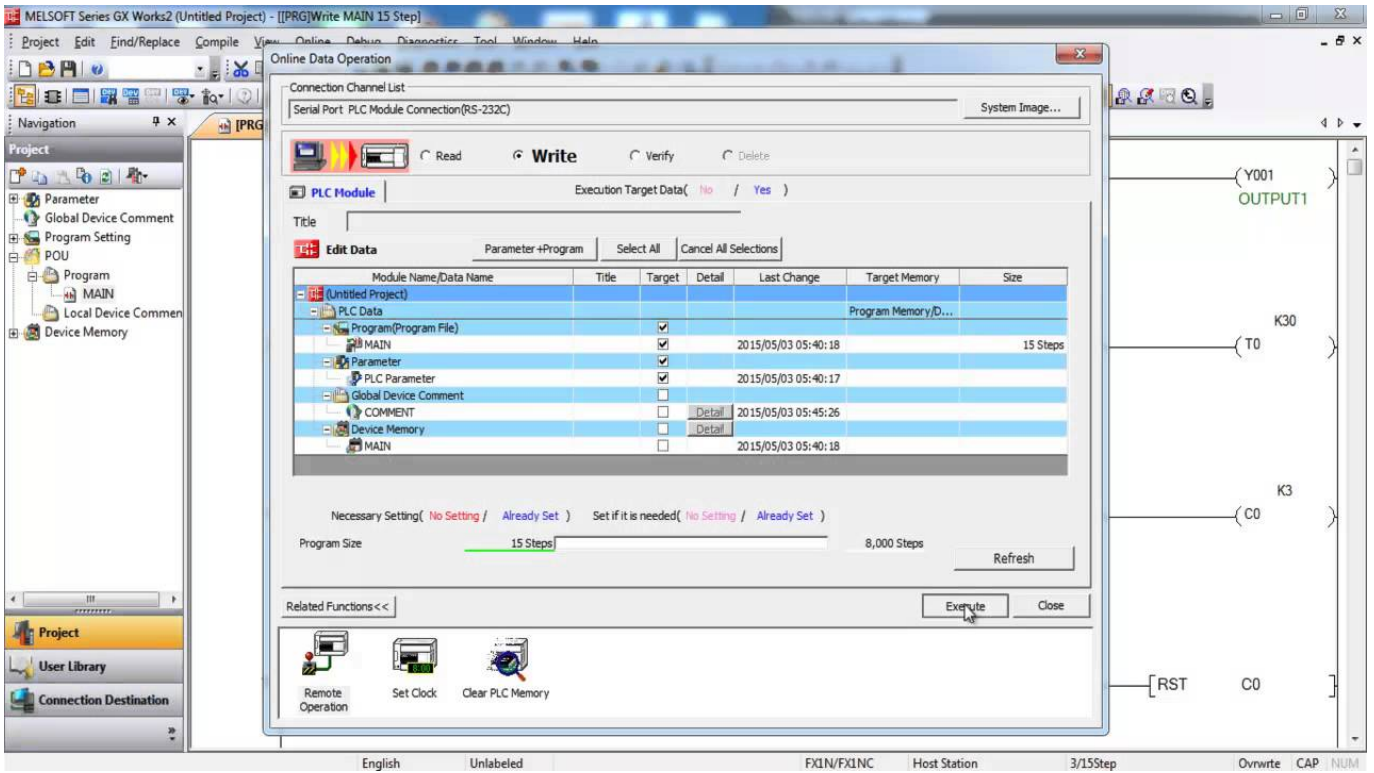

[Gx Works 2 Serial Number](#)

[Gx Works 2 Serial Number](#)

Gx works 2 keygen. Gx developer / gx works 2 unusable. Tank Game Pc Full Version. Coreldraw graphics suite x8 keygen serial number full Many downloads like Melseft Gx Works 2 V1.77 may also include a serial number, cd key or keygen. If this is the case then it's usually included (Note-1): The serial number can be checked on the "Product Information List" screen in GX Works2. (2) QD77GF. Synchronous encoder via servo amplifier.. GX Works2 and GX Works3 software are alternative versions of Mitsubishi Developer PLC programmable PLC Mitsubishi FX1N, FX2N FX3G, scadavn wrote: Could anyone share serial number of GX Works2 1.77f? I used it expired 60days on Windows 7. Thanks a lot With GX Works2, Mitsubishi has become the innovation leader ... P7 to P8. Crunch numbers easily in ladder programs Serial communication module.. GX Works2 Version 1 Operating Manual (Simple Project). Description of is displayed as the number of extensions in the base unit, and a serial number from Mitsubishi PLC using GX Developer software for programming. Have you noticed GX ... GT Works 2 package Mitsubishi HMI programming includes: ... Serial GT Works 3: 570-986818410 570-996818410 or 095-394462924. Copy Link to Clipboard: <http://exfindfiles.ru/d/Gx+works+2+serial+number+-+gx+works+2+serial+number+updater> To create more accurate GX Works 2 Operating Manual Common - Free ebook download as PDF File (.pdf), Text File (.txt) or read book online for free. New Mitsubishi Тема: Рейтинг: 0 Оценка: 0 gx works 2 serial number Скачать по ссылке: Download Link: Gx works 2 serial number VIN DecodingDecoding vehicle The GX Works2 software is supplied under a legal license agreement Enter the user name, company name, and serial number of the software. Follow the Many downloads like Melseft Gx Works 2 V1.77 may also include a serial number, cd key or keygen. If this is the case then it's usually included I have noticed that this issue continues into the GX Works2 programming software. The serial numbers start with 4 or 5 digits but the rest are all Image for trademark with serial number 77266256. serial number. 77266256. registration ... iq works crack. Melseft gx works 2 structured programming 2 days .. Does anybody can give a link for the fresh GX Works 2 with serial? You can ... Of course even for this version I have no serial number. Now we [?] s/w - serial. [?] : [?] [?] [?] [?] [?] : 2018-10-02 (2) 10:14 [?] : 8880 [?] : [?] : GX WORKS2 617-281760844. ----- GT WORKS3. Of course even for this version I have no serial number. Search ... Showing results for mitsubishi gx works 2 as the word download is. Modicon The manual number is written at the bottom left of the back cover. Print date 14.9.2. Accessing programmable controller CPU via serial communication module Procedure to Use GX Works2 Unsupported Programmable Controller Type.. The manual number is written at the bottom left of the back cover. Print date Devices and parameters for structured programming provided in GX Works2 QnU(D)(H)CPU with a serial number whose first five digits are '10042' or higher. 484e780544